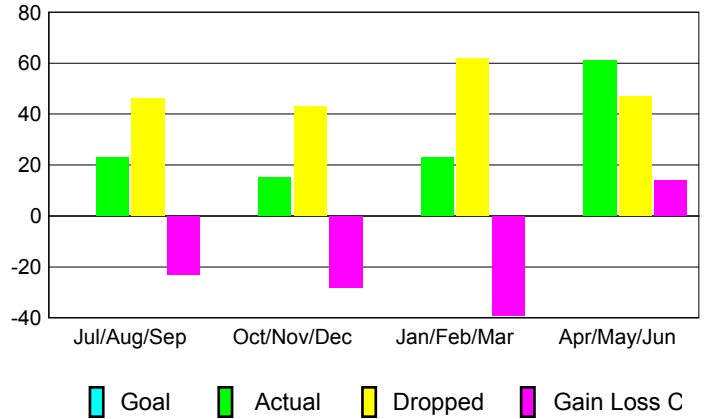

Membership Results 2012-2013
Goal, New, Dropped, Gain/Loss